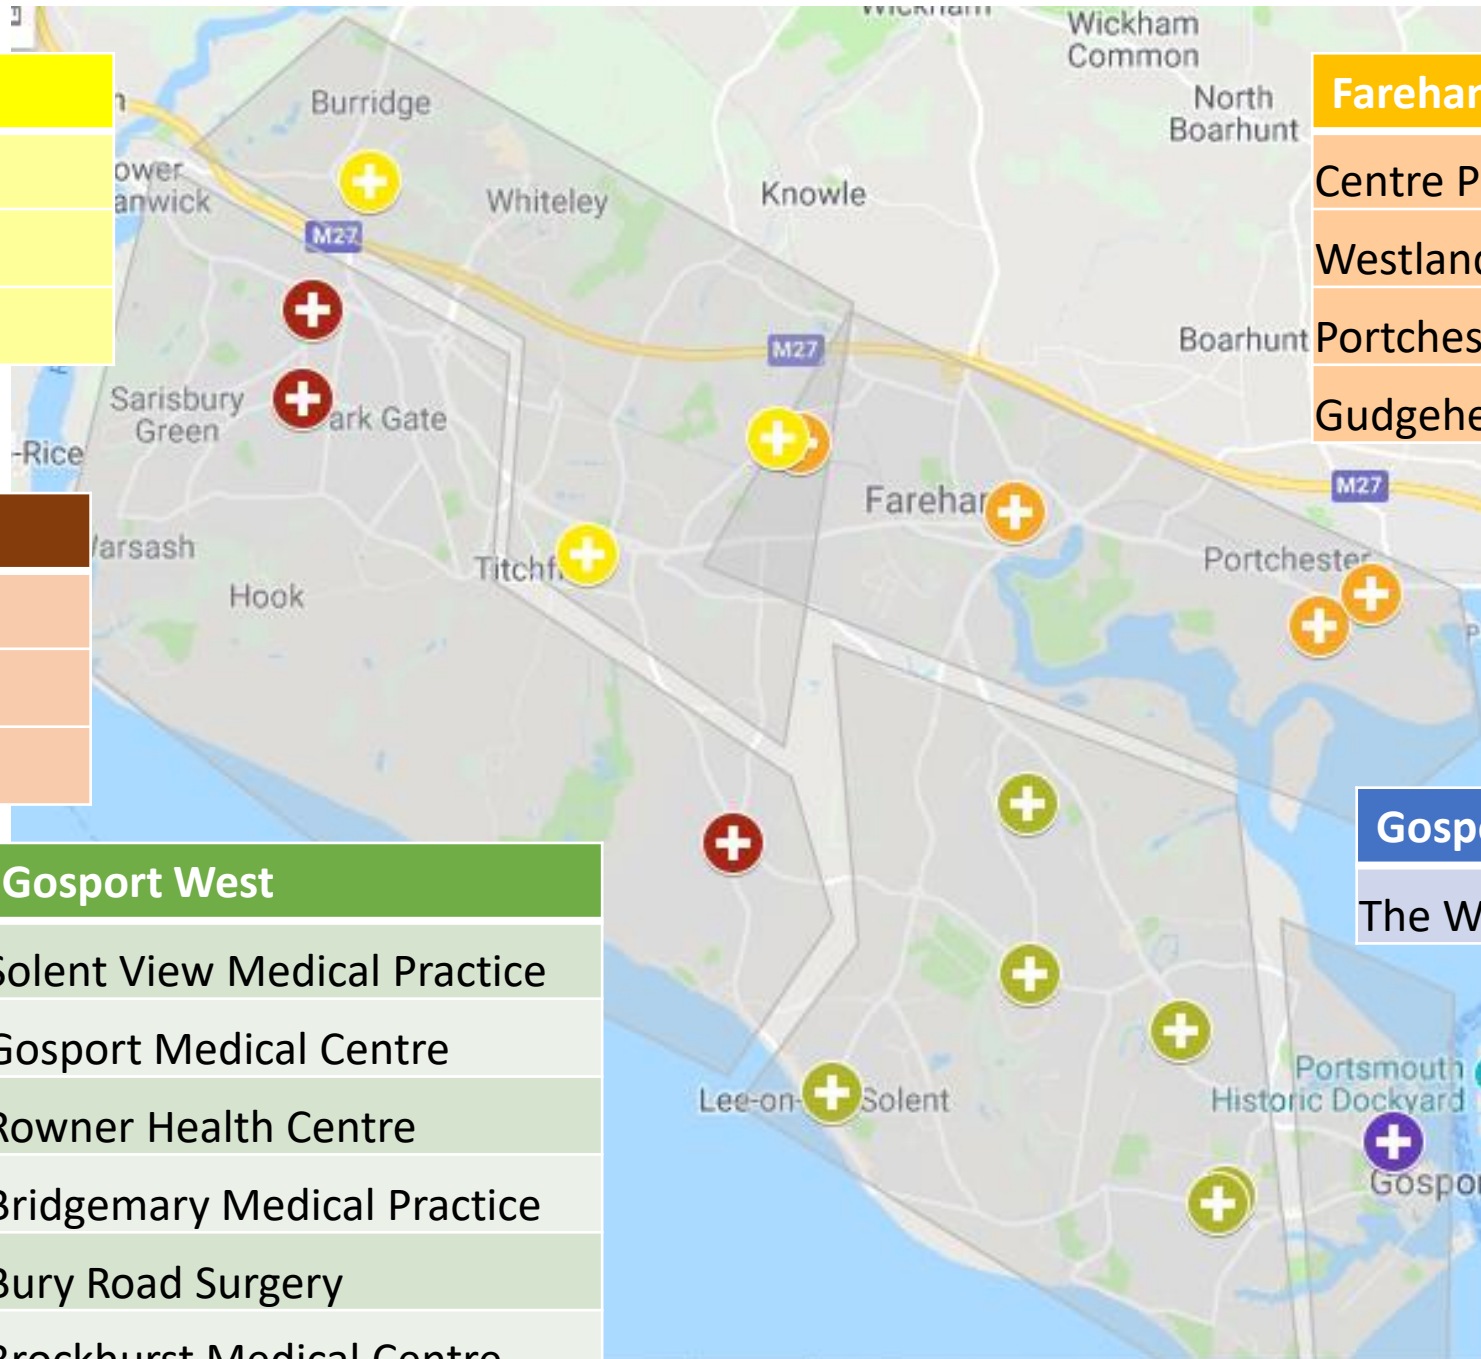

Fareham & Gosport CCG

- Resource
- <https://www.farehamandgosportccg.nhs.uk/local-services/primary-care-networks.htm>
- www.cpssc.org.uk

Sovereign

Highlands Practice

Jubilee Surgery

Whiteley Surgery

Fareham East

Centre Practice

Westlands Medical Centre

Portchester Practice

Gudgeheath Lane Surgery

Coastal

Brook Lane Surgery

Lockswood Surgery

Stubbington Practice

Gosport West

Solent View Medical Practice

Gosport Medical Centre

Rowner Health Centre

Bridgemary Medical Practice

Bury Road Surgery

Brockhurst Medical Centre

Gosport Central

The Willow Group

- Pharmacy overlay

- Boots UK Ltd (74)
- Lloyds Pharmacy Ltd (63)
- L Rowland & Co (Retail) Ltd (27)
- Day Lewis Ltd (20)
- Tesco Stores Ltd (11)
- H J Everett (Chemist) Ltd (10)
- Asda Stores Ltd (9)
- Pillbox Chemists Ltd (9)
- Superdrug Stores Plc (7)
- Arun Sharma Chemists Ltd (6)
- JCL (UK) Ltd (4)
- Medicine Clinic Ltd (4)
- Wm Morrison Supermarkets ... (4)
- Other / No value (84)